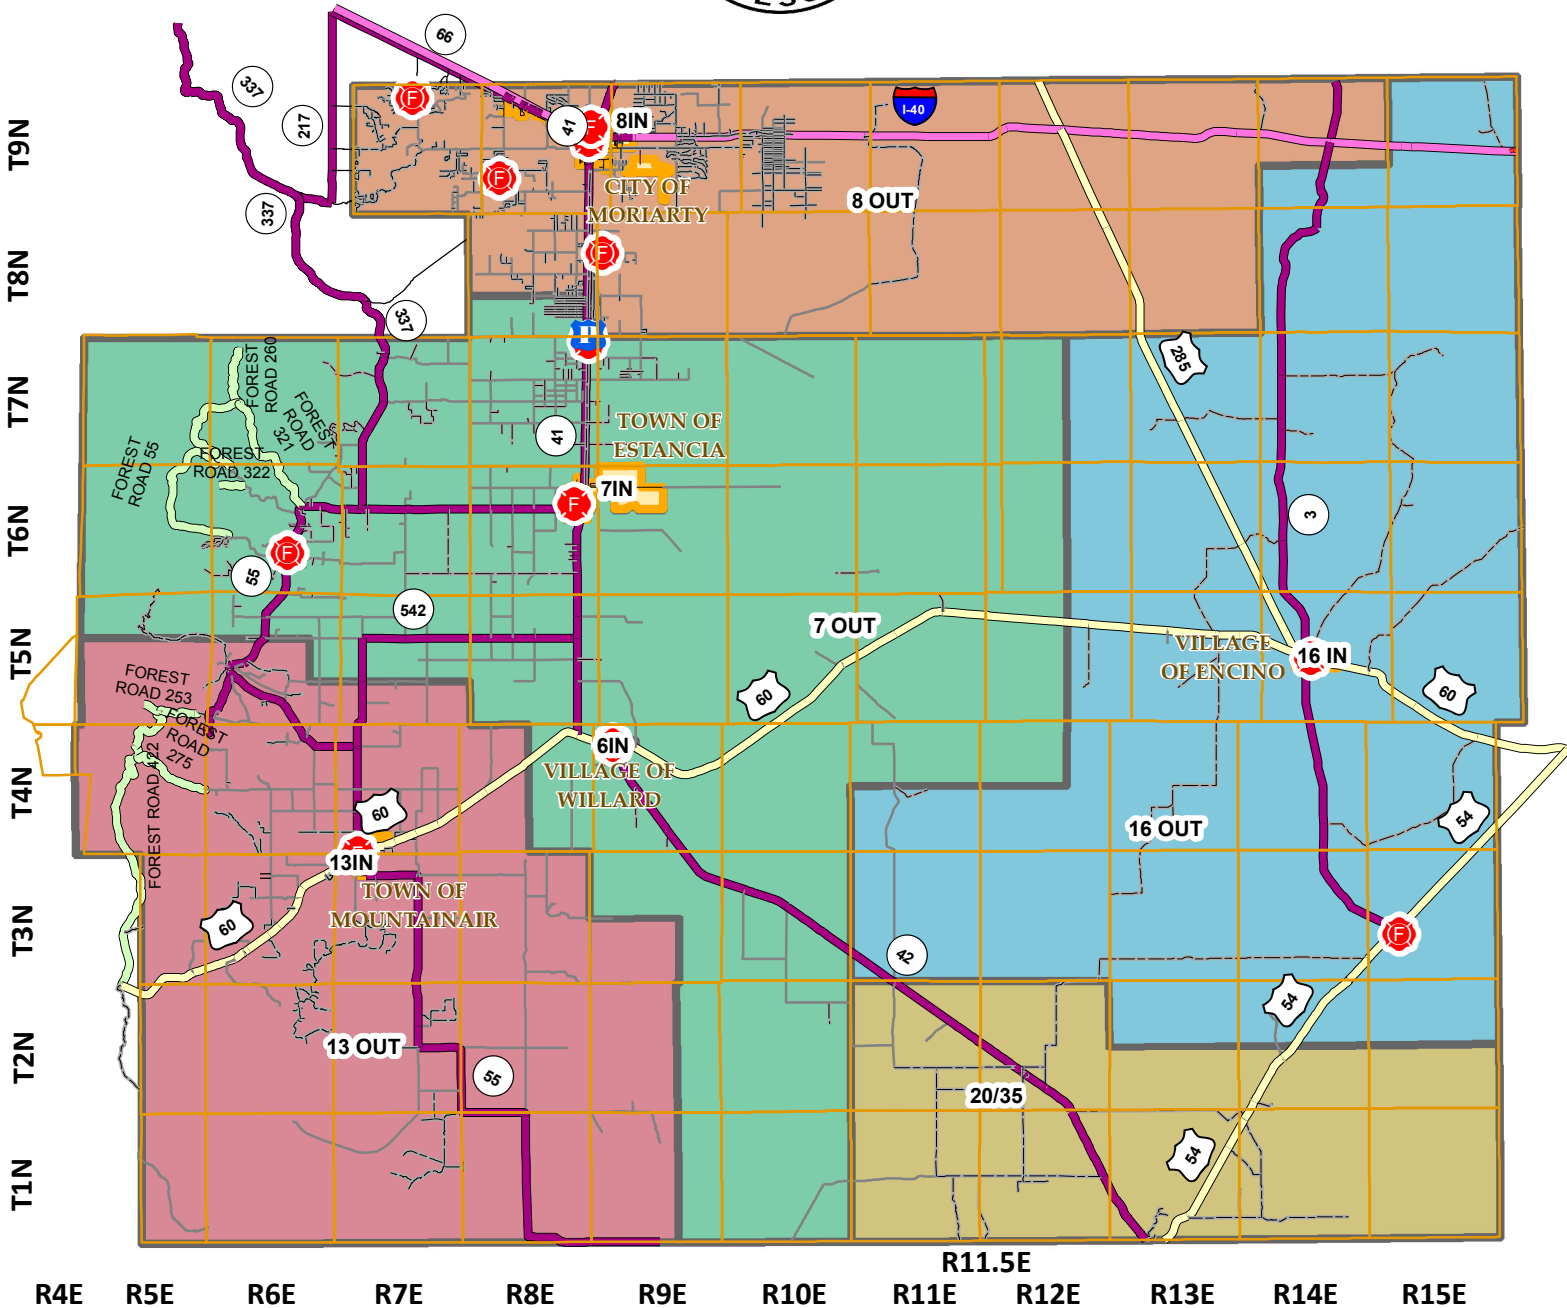

TORRANCE COUNTY SCHOOL DISTRICTS

R4E R5E R6E R7E R8E R9E R10E R11.5E R12E R13E R14E R15E

Disclaimer

This map was produced by the Torrance County Assessor using GIS data developed primarily for appraisal purposes. The County does not claim liability for the accuracy or timeliness of the information presented on this map. If you have found the information on this map to be in error, please call the Torrance County Assessor's office at (505) 246-4727 or GIS Rural Addressing at (505) 246-4768.

THE SIDWELL COMPANY
675 Sidwell Ct.
St. Charles, IL 60174-3492
TEL 630.549.1000 FAX 630.549.1111
www.sidwellco.com

Legend

Fire Station EMS	INTERSTATE HIGHWAY	STATE NUMBERED HIGHWAY
Fire Station No EMS	MAINTAINED COUNTY ROAD	UNCLASSIFIED
Police	NON-MAINTAINED ROAD	US HIGHWAY
CITY ROAD	ON/OFF RAMP	MUNICIPALITIES
COUNTY ROAD	OTHER FEDERAL	